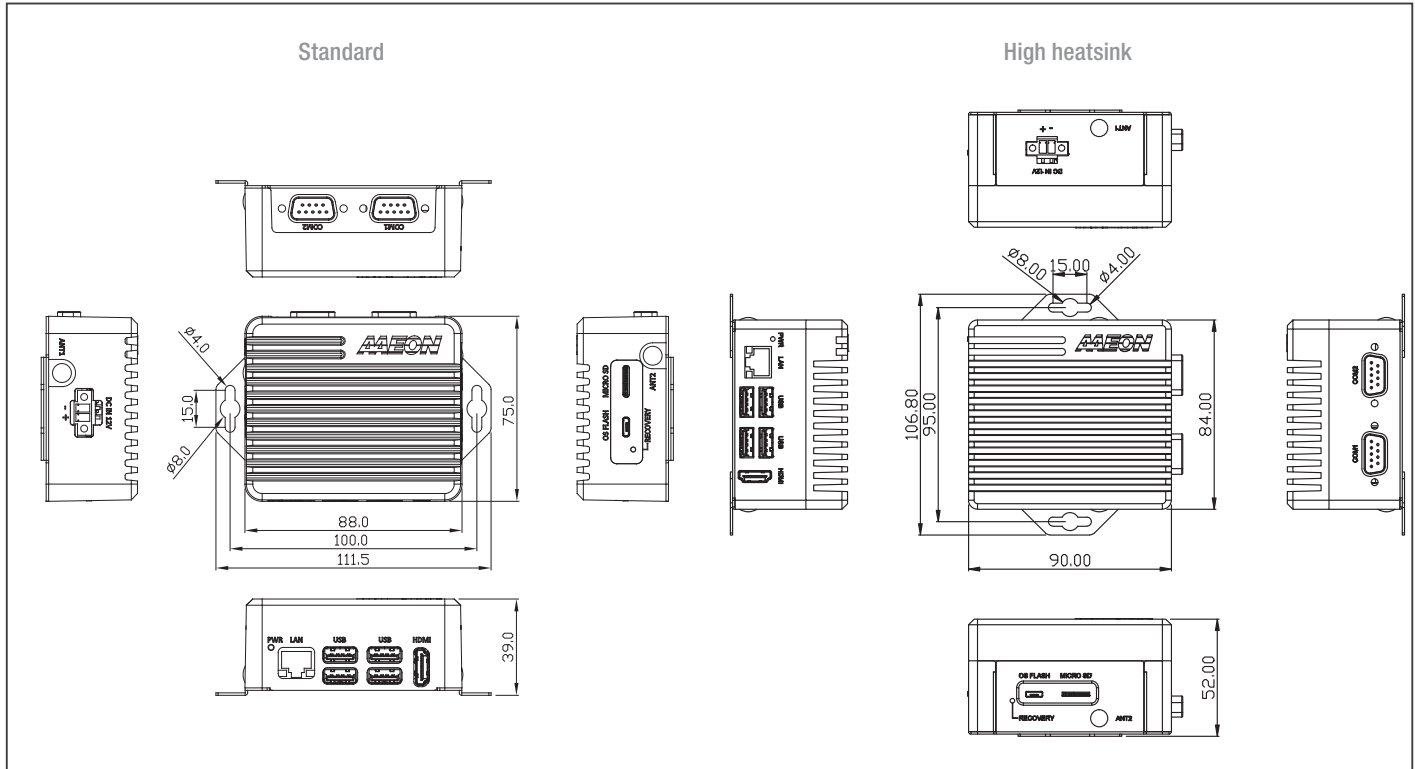

## Dimension

Unit: mm

## Ordering Information

PART NUMBER	AI SOLUTION	LAN	USB	RS-232	STORAGE	DISPLAY	MOUNTING	POWER	OPERATION SYSTEM
BOXER-8251AI-A3-1010	Jetson Xavier NX	1	3.2 Gen 1 x 4	2	16GB eMMC + MicroSD	HDMI x 1	Wallmount	12Vdc w/ 2 pin terminal block	NVIDIA Jetpack 4.5
BOXER-8251AI-JP46E-A1-1010	Jetson Xavier NX	1	3.2 Gen 1 x 4	2	16GB eMMC + MicroSD	HDMI x 1	Wallmount	12Vdc w/ 2 pin terminal block	NVIDIA Jetpack 4.6
BOXER-8251AI-JP46E-E1-1010 (high heatsink)	Jetson Xavier NX	1	3.2 Gen 1 x 4	2	16GB eMMC + MicroSD	HDMI x 1	Wallmount	12Vdc w/ 2 pin terminal block	NVIDIA Jetpack 4.6

## Packing List

- Power Connector x 1
- BOXER-8251AI