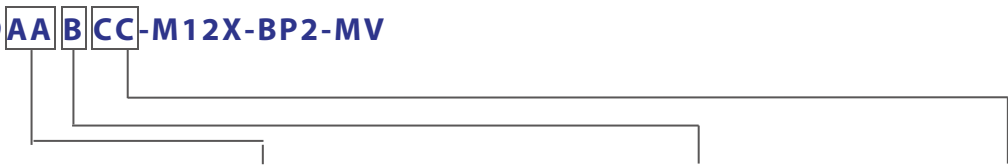

Ordering Information

TGPS-9AA B CC-M12X-BP2-MV

Code Definition	10/100/1000Base-T(X) P.S.E. Port Number	Additional Port Number	Additional Port Type
Option	- 16: 16 ports	- 4: 4 ports	-GT: 10/100/1000Base-T(X) ports

Available Model	Model Name	Description
	TGPS-9164GT-M12X-BP2-MV	EN50155 20-port managed Gigabit PoE Ethernet switch with 16x10/100/1000Base-T(X) P.S.E. and 4x10/100/1000Base-T(X), X-coded M12 connector and 2xbypass included, 110VDC power input
Packing List	<ul style="list-style-type: none"> TGPS-9164GT-M12X-BP2-MVx 1 ORing Tool CD x 1 Quick Installation Guide x 1 	Optional Accessories <ul style="list-style-type: none"> Open-Vision M500: Powerful Network Management Windows Utility Suit, 500 IP devices M12 cable series