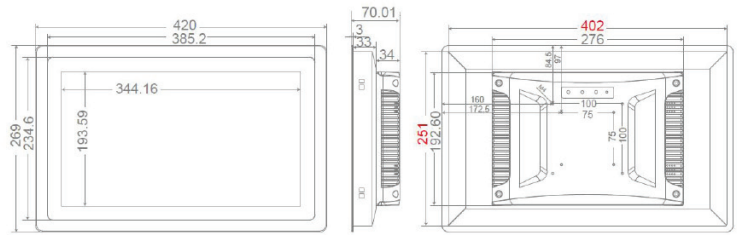

DM-JWS150 / DM-JWS156 - 15"/15,6" industrial Monitor

Product Size
15.6"
 16: 9

Product Size
15"
 4: 3

Display	15" - DM-JWS150	15,6" - DM-JWS156
Panel Type	Industrial A grade LCD with LED backlight	
Aspect Ratio	4:3	16:9
Resolution	1024x768	1920x1080
Contrast	1000:1	1000:1
Luminance	350nit	350nit
Response time	5ms	5ms
Active Area (mm)	304.1x228.1	344.2x193.6
Display colors	16.7M(8-bit)	16.7M(8-bit)
Touch Screen	Default with 10-point capacitive touch / support Two-finger Touch Control while Wearing Gloves	
Touch Screen Surface Hardness	7 Mohs	
Touch Screen Transparency	90% (±3%)	
Interface	HDMI / DVI / VGA / I/O Audio / RJ45-USB for touch input	
Power Input	AC 110-240V / 50/60Hz	
Power Consumption	≤30W	
Power Standby	≤1.5W	
Power Supply	12/24V auto recognition	
Plug&Play	DDC1/2B	
Working Life	50000 hours	
Operation Temperature	0°C~50°C	
Storage Temperature	-20°C~70°C	
Operation Humidity	10%-80%	
Storage Humidity	10%-90%	
Metal Shell	Aluminum alloy enclosure	
Color	Black Color	
Bezel thickness	3mm bezel	
IP rating	IP65 for front Panel	
Installation	Wall Mount / Embedded / VESA / Desktop	
Dimensions	379 x 300 x 63.1 mm (14.92" x 11.81" x 2.49")	420 x 270 x 62 mm (16.54" x 10.63" x 2.45")