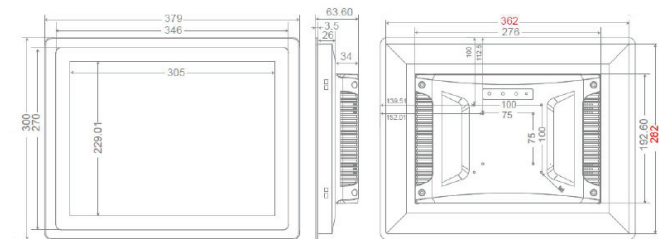

DM-JWS150 / DM-JWS156 - 15"/15,6" industrial Monitor

Product Size
15.6"
 16: 9

Product Size
15"
 4: 3

Display	15" - DM-JWS150	15,6" - DM-JWS156
Panel Type	Industrial A grade LCD with LED backlight	
Aspect Ratio	4:3	16:9
Resolution	1024x768	1920x1080
Contrast	1000:1	1000:1
Luminance	350nit	350nit
Response time	5ms	5ms
Active Area (mm)	304.1x228.1	344.2x193.6
Display colors	16.7M(8-bit)	16.7M(8-bit)
Touch Screen	Default with 10-point capacitive touch / support Two-finger Touch Control while Wearing Gloves	
Touch Screen Surface Hardness	7 Mohs	
Touch Screen Transparency	90% (±3%)	
Interface	HDMI / DVI / VGA / I/O Audio / RJ45-USB for touch input	
Power Input	AC 110-240V / 50/60Hz	
Power Consumption	≤30W	
Power Standby	≤1.5W	
Power Supply	12/24V auto recognition	
Plug&Play	DDC1/2B	
Working Life	50000 hours	
Operation Temperature	0°C~50°C	
Storage Temperature	-20°C~70°C	
Operation Humidity	10%-80%	
Storage Humidity	10%-90%	
Metal Shell	Aluminum alloy enclosure	
Color	Black Color	
Bezel thickness	3mm bezel	
IP rating	IP65 for front Panel	
Installation	Wall Mount / Embedded / VESA / Desktop	
Dimensions	379 x 300 x 63.1 mm (14.92" x 11.81" x 2.49")	420 x 270 x 62 mm (16.54" x 10.63" x 2.45")