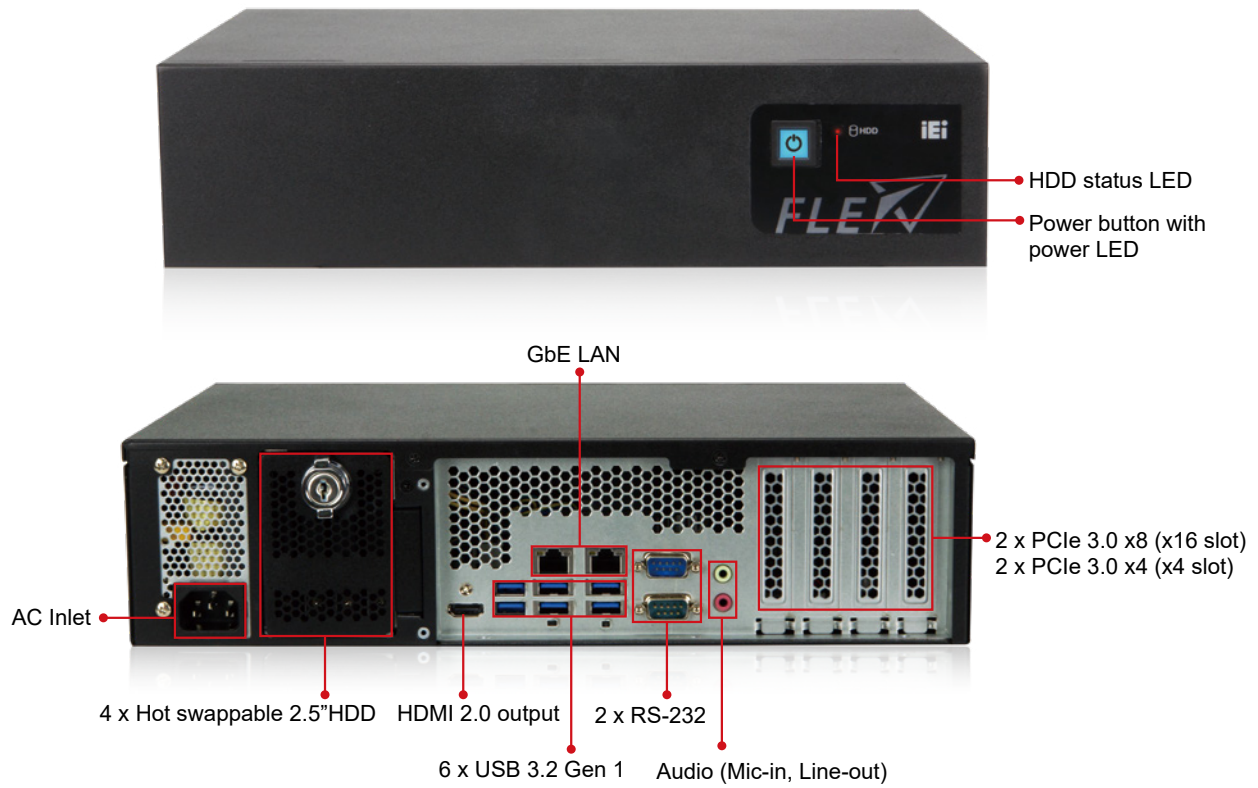

I/O Interface

FLEX-BX200

Dimensions (Unit: mm)