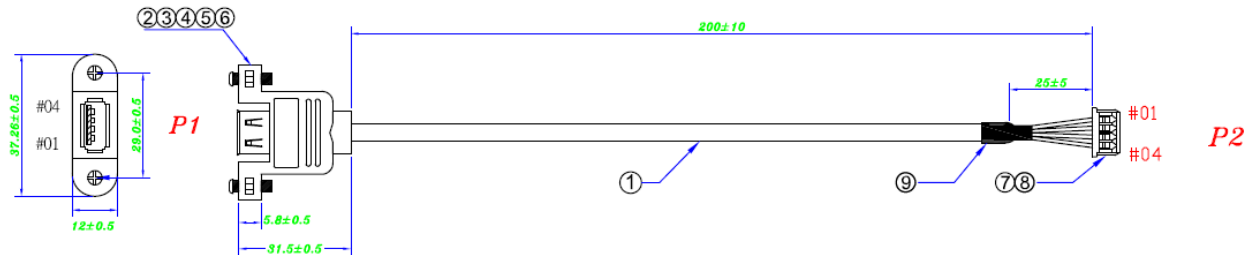

Description	32001-024400-200-RS
Description 2	Cable/USB/1Port/1x4P-1.25mm.Molex-51021-0400/20cm
Part N°	145037

9	OD5,0*15mm&OD1,5*15mm	MM	
8	Ter;1.25MM PITCH(JS-1146-T4)	PCS	4
7	Housing:1.25MM PITCH(JS-1146-04 nylon)	PCS	1
6	M3*2.3MM	PCS	2
5	M3*8.0MM	PCS	2
4	45P PVC	G	
3	PE	G	
2	USB A TYPE 4PIN (REV 2.0)	PCS	1
1	UL2725 28AWG(7/0,127TC)*1PAIR+24AWG(7/0,27TC)*2C+AL/MY+D,W+BRAID,USB 2.0 CABLE,80°C 30V,OD=4,5±0,15MM	MM	
ITEM	DESCRIPTION	UNIT	QTY