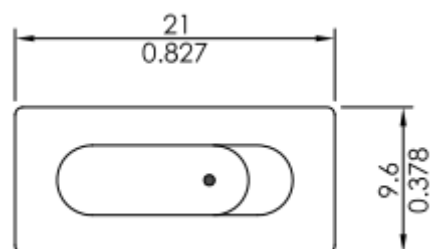

| | |
|--------------------------|---|
| Model | 19S00-015600-100-RS (BTO) |
| Beschreibung/Description | Cable/Switch 250V/6A/2P to MOLEX 51021-0200 |
| Artikelnummer/Part N° | 143735 |

CIRCUIT SPST