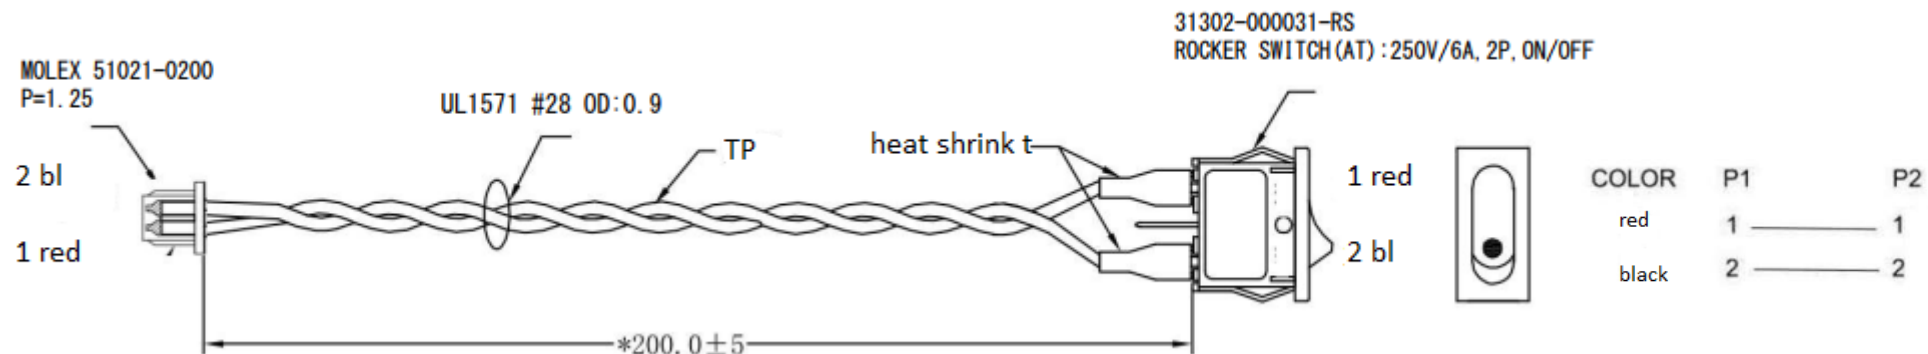

| | |
|--------------------------|---|
| Model | 19S00-015600-100-RS (BTO) |
| Beschreibung/Description | Cable/Switch 250V/6A/2P to MOLEX 51021-0200 |
| Artikelnummer/Part N° | 143735 |

CIRCUIT SPST