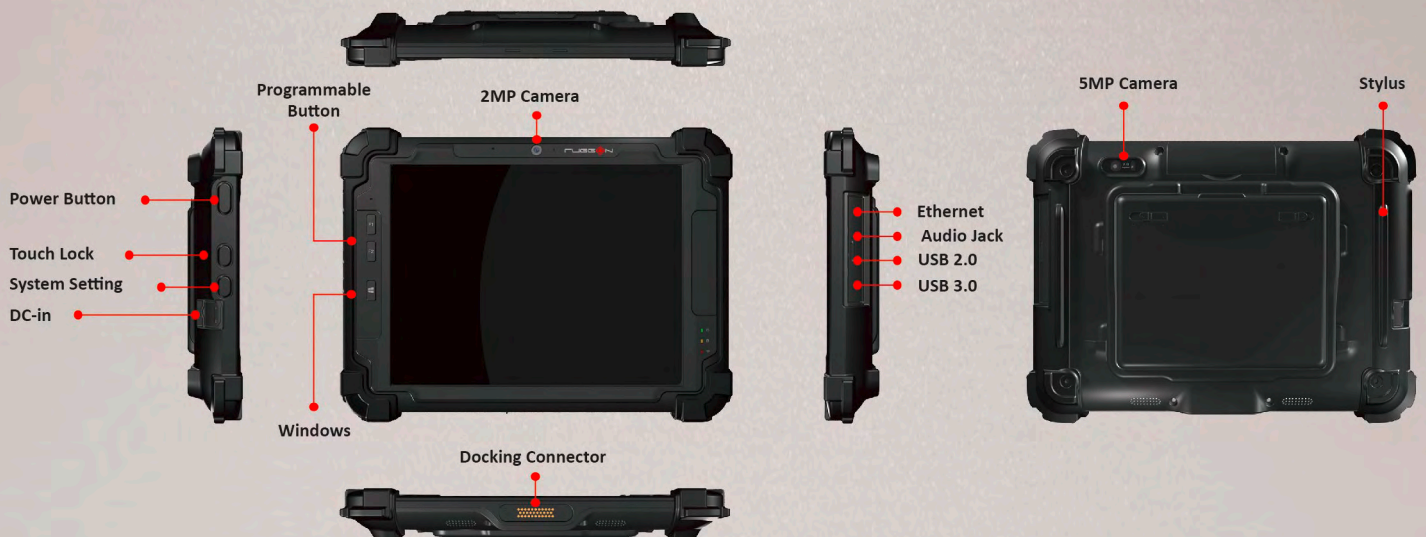

Blaxtone PM - 522

10.4" Fully Rugged Windows Tablet

IP65

MIL-STD-810G

6-foot Drop

- Class-leading rugged structure with 6-foot drop resistance
- Benefit to maximum uptime with hot swappable battery
- 4:3 screen offers large viewing area
- A number of snap-on modules for data capture
- Capacitive multi-touch, sunlight readable

Communication

- ◆ Gigabit Ethernet (via Mini USB to RJ45 adapter)
- ◆ Wi-Fi 802.11 a/b/g/n/ac
- ◆ Bluetooth V4.0 + EDR
- ◆ GNSS (GPS / GLONASS / BeiDou by request)
- ◆ Optional 4G LTE

Camera

- ◆ 2MP front camera
- ◆ 5MP auto focus rear camera with LED flash

Function Button

- ◆ Programmable button x 2
- ◆ Power on/off, touch lock, system setting, Windows button

Expansion Options

- ◆ Magnetic stripe reader(snap-on)
- ◆ 2D barcode reader (snap-on)
- ◆ Smart card reader + GNSS (snap-on)

Security

- ◆ TPM 1.2

I/O Interface

- ◆ USB 3.0 x 1 type A, USB 2.0 type A x 1
- ◆ Micro SIM slot x 1
- ◆ Audio Jack (headphone/microphone combo) x 1
- ◆ Docking connector (32-pin) x 1
- ◆ DC-in x 1

Power

- ◆ AC adapter (65W, 100-240V AC, 50/60Hz)
- ◆ 3800 mAh standard battery
- ◆ Optional 4200 mAh hot-swappable battery