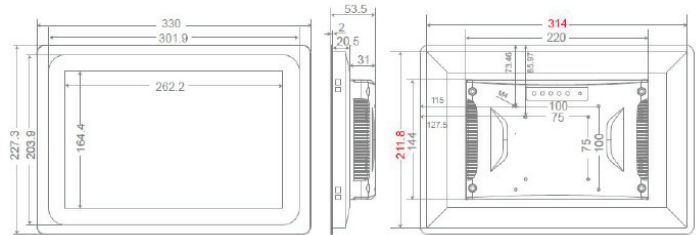

DM-JWS120 / DM-JWS121 - 12"/12,1" industrial Monitor

Product Size

12.1"

16:10

Product Size

12"

Display	12" - DM-JWS120	12,1" - DM-JWS121
Panel Type	Industrial A grade LCD with LED backlight	
Aspect Ratio	4:3	16:10
Resolution	800x600/1024x768	1280x800
Contrast	800:1	800:1
Luminance	350nit	350nit
Response time	5ms	5ms
Active Area (mm)	246x184.5	261.1x163.2
Display colors	16.7M(8-bit)	16.7M(8-bit)
Touch Screen	Default with 10-point capacitive touch / support Two-finger Touch Control while Wearing Gloves	
Touch Screen Surface Hardness	7 Mohs	
Touch Screen Transparency	90% (±3%)	
Interface	HDMI / DVI / VGA / I/O Audio / RJ45-USB for touch input	
Power Input	AC 110-240V / 50/60Hz	
Power Consumption	≤30W	
Power Standby	≤1.5W	
Power Supply	12/24V auto recognition	
Plug&Play	DDC1/2B	
Working Life	50000 hours	
Operation Temperature	0°C~50°C	
Storage Temperature	-20°C~70°C	
Operation Humidity	10%-80%	
Storage Humidity	10%-90%	
Metal Shell	Aluminum alloy enclosure	
Color	Black Color	
Bezel thickness	3mm bezel	
IP rating	IP65 for front Panel	
Installation	Wall Mount / VESA / Desktop	
Dimensions	319 x 257 x 59.5 mm (12.56" x 10.12" x 2.35")	330 x 227.3 x 54.5 mm (12.99" x 8.95" x 2.15")