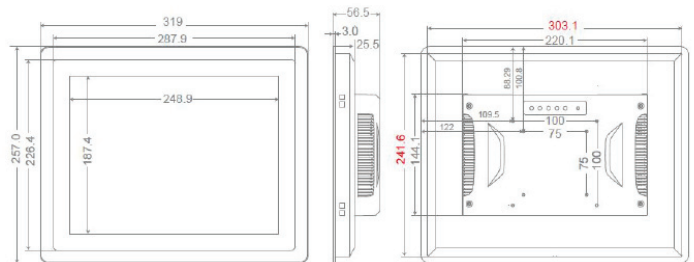

DM-JWS120 / DM-JWS121 - 12"/12,1" industrial Monitor

Product Size

12.1"

16:10

Product Size

12"

Display	12" - DM-JWS120	12,1" - DM-JWS121
Panel Type	Industrial A grade LCD with LED backlight	
Aspect Ratio	4:3	16:10
Resolution	800x600/1024x768	1280x800
Contrast	800:1	800:1
Luminance	350nit	350nit
Response time	5ms	5ms
Active Area (mm)	246x184.5	261.1x163.2
Display colors	16.7M(8-bit)	16.7M(8-bit)
Touch Screen	Default with 10-point capacitive touch / support Two-finger Touch Control while Wearing Gloves	
Touch Screen Surface Hardness	7 Mohs	
Touch Screen Transparency	90% (±3%)	
Interface	HDMI / DVI / VGA / I/O Audio / RJ45-USB for touch input	
Power Input	AC 110-240V / 50/60Hz	
Power Consumption	≤30W	
Power Standby	≤1.5W	
Power Supply	12/24V auto recognition	
Plug&Play	DDC1/2B	
Working Life	50000 hours	
Operation Temperature	0°C~50°C	
Storage Temperature	-20°C~70°C	
Operation Humidity	10%-80%	
Storage Humidity	10%-90%	
Metal Shell	Aluminum alloy enclosure	
Color	Black Color	
Bezel thickness	3mm bezel	
IP rating	IP65 for front Panel	
Installation	Wall Mount / VESA / Desktop	
Dimensions	319 x 257 x 59.5 mm (12.56" x 10.12" x 2.35")	330 x 227.3 x 54.5 mm (12.99" x 8.95" x 2.15")