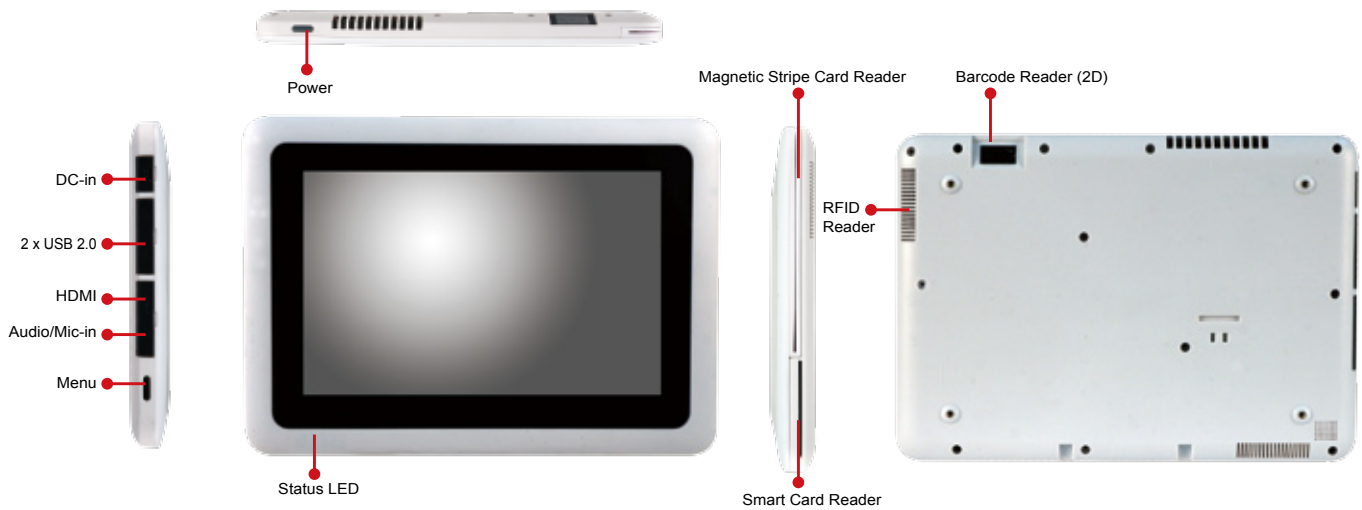

ICECARE-10W

Mobile Sales Assistant

Features

- 10.1" TFT LCD with capacitive touch
- Intel® Celeron® 1047UE or Intel® Core™ i7-3517UE platform
- Powered by Windows® Embedded Standard 7
- Built-in Bluetooth and Wi-Fi
- Built-in smart card reader and magnetic stripe card reader
- 1D/2D barcode reader, 13.56MHz RFID reader
- Optional Windows® 8 operating system

Specifications

Model	ICECARE-10W	
Display	LCD Size	10.1" TFT LCD
	Brightness (cd/m ²)	350
	Max. Resolution (HxV)	1280 x 800
	Viewing Angle	85/85/85/85 Deg.
	Touchscreen	Capacitive type
System	CPU	Intel® Celeron® 1047UE or Intel® Core™ i7-3517UE platform
	OS	Windows Embedded Standard 7
	Memory	On-board 4GB DDR3
	Storage	Built-in 32GB mSATA
Communication	Wireless LAN	802.11b/g/n
	Bluetooth	Bluetooth v3.0
Data Collection	Barcode	1D/2D imager scan engine
	RFID	13.56MHz RFID supports ISO 14443A/B (Mifare, Felica)
Indicators & Buttons	Keys	1 x Power button 1 x IEI menu
	LED Indicators	Battery Charging/Peripheral Device/Storage/Wireless
I/O Interface	Audio	1 x 1.5W Speaker
	USB	2 x USB2.0
	Audio	1 x Audio/Mic-in
	Micro HDMI	1 x Micro HDMI
	Expansions	Smart Card Reader Magnetic Stripe Reader
Power	Power Adapter	Input AC: 100~240V Output DC: 19V / 2.63A
	Battery	14.8V 3500mAh, 51.8WH
	Power consumption	19V@2.12A (with Intel® i7-3517UE CPU and one 4GB DDR3 memory)
Environment	Operating Temperature	0°C~40°C
	Storage Temperature	-20°C~60°C
	Humidity	5%~95%, non-condensing
	Environmental Protection	IP 54 compliant front panel
	Certification	CE / FCC
Physical	Dimensions (LxWxH) (mm)	290 x 206.5 x 22.5
	Weight	1.1 kg

Model Variations

Part No.	Touch	IPS	RAM	Wireless	Bluetooth	MSR	SCR	Barcode	RFID
ICECARE-10W-CE-R10	Capacitive touch	YES	4GB	802.11 b/g/n	Ver. 3.0	Yes	Yes	Yes	Yes
ICECARE-10W-CE-ET-R10	Capacitive touch	YES	4GB	802.11 b/g/n	Ver. 3.0	N/A	N/A	N/A	Yes
ICECARE-10W-I7-R10	Capacitive touch	YES	4GB	802.11 b/g/n	Ver. 3.0	Yes	Yes	Yes	Yes
ICECARE-10W-I7-ET-R10	Capacitive touch	YES	4GB	802.15 b/g/n	Ver. 3.0	N/A	N/A	N/A	Yes