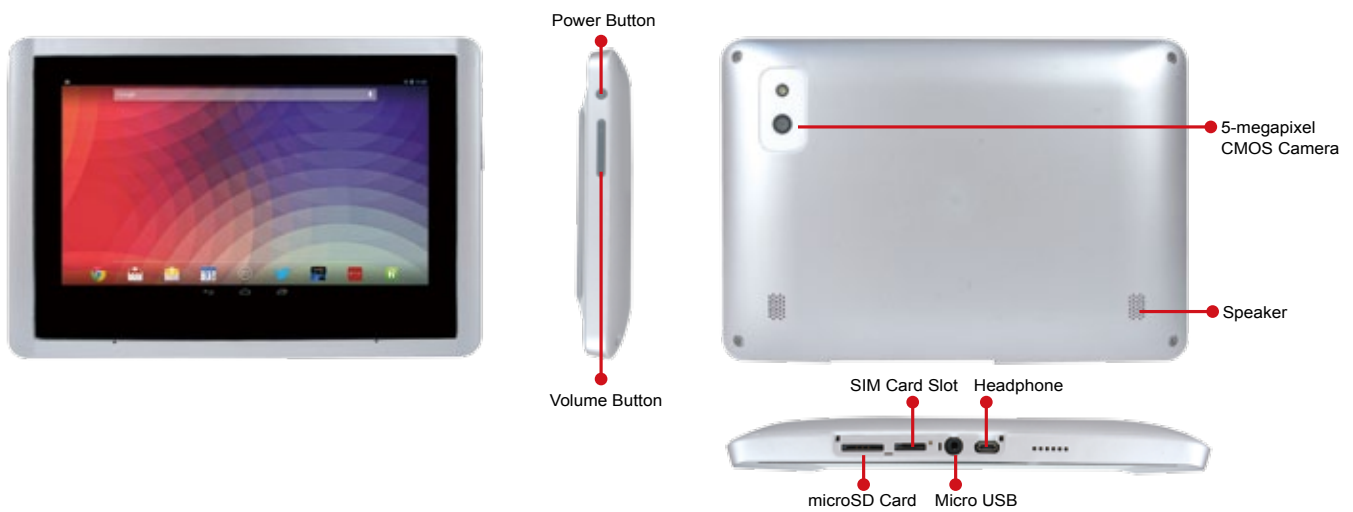

### Features

- 7" 200 cd/m<sup>2</sup> TFT LCD with capacitive touchscreen
- Freescale iMX6 Cortex A9 CPU
- Powered by Android 4.2 OS
- Bluetooth, Wi-Fi, and optional 3.5G with GPS
- 5-megapixel CMOS rear camera
- Optional NFC or UHF RFID Reader

### Specifications

Model		ICELOG-07-A9	
Display	LCD Size	7" TFT LCD	
	Brightness (cd/m <sup>2</sup> )	200 cd/m <sup>2</sup>	
	Max Resolution (HxV)	1024 x 600	
	Viewing Angle	170° / 170°	
	Touch Screen	Projected capacitive type	
System	CPU	Freescale™ i.MX6	
	OS	Android 4.2	
	Memory	DDR3 1GB	
	Storage	iNAND 8 GB	
Communication	Wireless LAN	Wi-Fi 802.11a/b/g/n	
	Bluetooth	Bluetooth 4.0	
	3G	WCDMA/HSDPA (optional)	
	GPS	GPS with internal antenna (optional)	
Data Collection	RFID	UHF RFID reader (optional)	
	NFC	NFC (optional)	
	Camera (Rear)	5-megapixel with flash	
Indicators & Buttons	Keys	Power on/off Home Back	
I/O Interface	Audio	1 x Headphone 2 x 1 W speaker	
	Expansion		1 x SIM card slot
			1 x Micro USB OTG
			1 x microSD slot
Power	Power Adapter	5V/13W	
	Battery	3.7V 7400mAh battery	
Environment	Operating Temperature	0°C~40°C	
	Storage Temperature	-20°C~60°C	
	Humidity	5%~95%, non-condensing	
	Drop Survival	0.9 M	
	Environmental Protection	IP 54 (front panel only)	
	Certification	CE / FCC	
Physical	Dimensions (LxWxH) (mm)	205 x 133 x 19	
	Weight	0.58 kg	