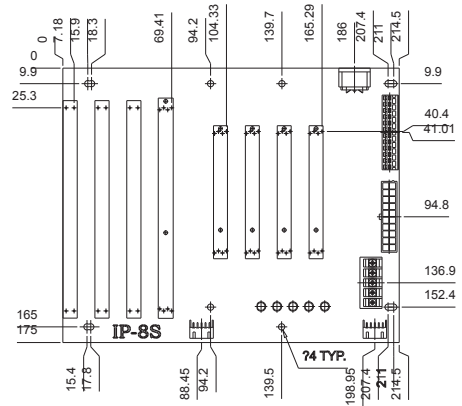

IP-8S-RS-R40

No Keyboard Connector

Ordering Information

IP-8S-RS-R40	8-slot backplane with four PCI buses and three ISA buses
PAC-125G-R20	10-slot full-size industrial chassis
RACK-3400G	10-slot half-size industrial chassis

IPX-9S-RS-R40

8.72 15.9 2.4 75.9

Ordering Information

IPX-9S-RS-R40	9-slot backplane with eight PCI buses
PAC-125G-R20	10-slot full-size industrial chassis
RACK-3400G	10-slot half-size industrial chassis

IP-10S-RS-R40

Ordering Information

IP-10S-RS-R40	10-slot backplane with four PCI buses and five ISA buses
PAC-125G-R20	10-slot full-size industrial chassis
RACK-3400G	10-slot half-size industrial chassis

IPX-13S-RS-R40

No Keyboard Connector

Ordering Information

IPX-13S-RS-R40	13-slot backplane with 12 PCI buses and five ISA buses
RACK-305G	4U 14-slot rack-mount industrial chassis
RACK-360G	4U 14-slot rack-mount industrial chassis
RACK-814G	4U 14-slot rack-mount industrial chassis
RACK-3000G	4U 14-slot rack-mount industrial chassis