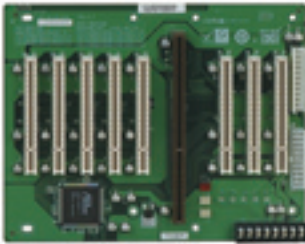

IP-8S-RS-R40

No Keyboard Connector

Ordering Information

IP-8S-RS-R40	8-slot backplane with four PCI buses and three ISA buses
PAC-125G-R20	10-slot full-size industrial chassis
RACK-3400G	10-slot half-size industrial chassis

IPX-9S-RS-R40

8.72 15.9 2.4 75.9

Ordering Information

IPX-9S-RS-R40	9-slot backplane with eight PCI buses
PAC-125G-R20	10-slot full-size industrial chassis
RACK-3400G	10-slot half-size industrial chassis

IP-10S-RS-R40

Ordering Information

IP-10S-RS-R40	10-slot backplane with four PCI buses and five ISA buses
PAC-125G-R20	10-slot full-size industrial chassis
RACK-3400G	10-slot half-size industrial chassis