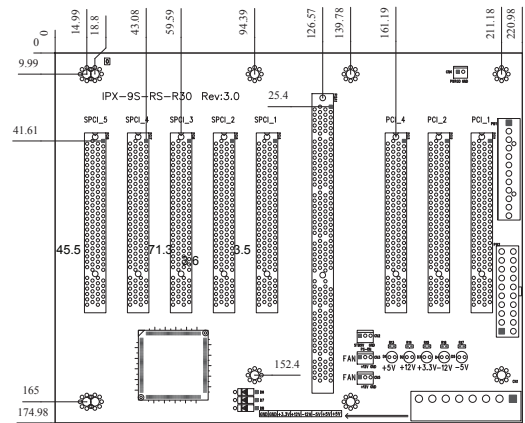

IP-8S-RS-R40

No Keyboard Connector

Ordering Information

IP-8S-RS-R40	8-slot backplane with four PCI buses and three ISA buses
PAC-125G-R20	10-slot full-size industrial chassis
RACK-3400G	10-slot half-size industrial chassis

IPX-9S-RS-R40

8.72 15.9 2.4 75.9

Ordering Information

IPX-9S-RS-R40	9-slot backplane with eight PCI buses
PAC-125G-R20	10-slot full-size industrial chassis
RACK-3400G	10-slot half-size industrial chassis

IP-10S-RS-R40

Ordering Information

IP-10S-RS-R40	10-slot backplane with four PCI buses and five ISA buses
PAC-125G-R20	10-slot full-size industrial chassis
RACK-3400G	10-slot half-size industrial chassis

IPX-13S-RS-R40

No Keyboard Connector

Ordering Information

IPX-13S-RS-R40	13-slot backplane with 12 PCI buses and five ISA buses
RACK-305G	4U 14-slot rack-mount industrial chassis
RACK-360G	4U 14-slot rack-mount industrial chassis
RACK-814G	4U 14-slot rack-mount industrial chassis
RACK-3000G	4U 14-slot rack-mount industrial chassis