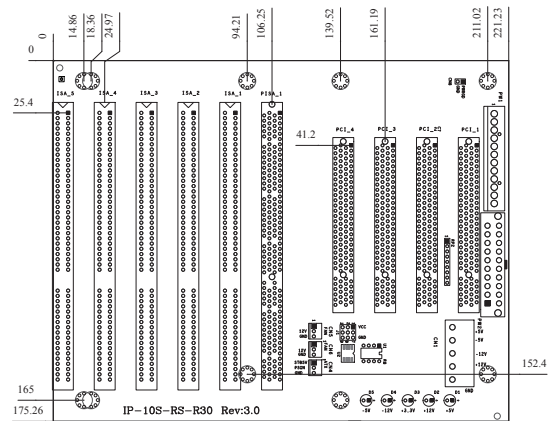

IPX-9S-RS-R40

8.72 15.9 2.4 75.9

Ordering Information

IPX-9S-RS-R40	9-slot backplane with eight PCI buses
PAC-125G-R20	10-slot full-size industrial chassis
RACK-3400G	10-slot half-size industrial chassis

IP-10S-RS-R40

Ordering Information

IP-10S-RS-R40	10-slot backplane with four PCI buses and five ISA buses
PAC-125G-R20	10-slot full-size industrial chassis
RACK-3400G	10-slot half-size industrial chassis