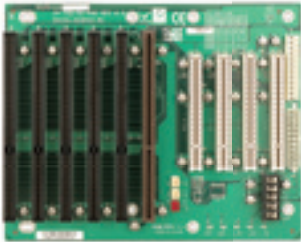

IP-8S-RS-R40

No Keyboard Connector

Ordering Information

IP-8S-RS-R40	8-slot backplane with four PCI buses and three ISA buses
PAC-125G-R20	10-slot full-size industrial chassis
RACK-3400G	10-slot half-size industrial chassis

IPX-9S-RS-R40

8.72 15.9 2.4 75.9

Ordering Information

IPX-9S-RS-R40	9-slot backplane with eight PCI buses
PAC-125G-R20	10-slot full-size industrial chassis
RACK-3400G	10-slot half-size industrial chassis

IP-10S-RS-R40

Ordering Information

IP-10S-RS-R40	10-slot backplane with four PCI buses and five ISA buses
PAC-125G-R20	10-slot full-size industrial chassis
RACK-3400G	10-slot half-size industrial chassis

IPX-13S-RS-R40

No Keyboard Connector

Ordering Information

IPX-13S-RS-R40	13-slot backplane with 12 PCI buses and five ISA buses
RACK-305G	4U 14-slot rack-mount industrial chassis
RACK-360G	4U 14-slot rack-mount industrial chassis
RACK-814G	4U 14-slot rack-mount industrial chassis
RACK-3000G	4U 14-slot rack-mount industrial chassis