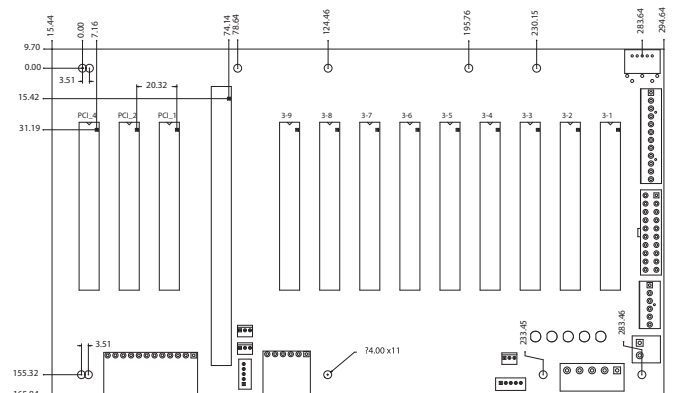

1 Application Server Platform

2 Single Board Computer

3 IBX Series POS PC

4 AFOLLX POS Panel PC

5 Video Capture Card

6 KAMIO RISC

7 IOVU Open HMI

8 VITO Universal Controller

9 DINO BLADE

10 LCD Product Series

11 Embedded System

12 Industrial Computer Chassis

13 Power Supply

14 Peripherals