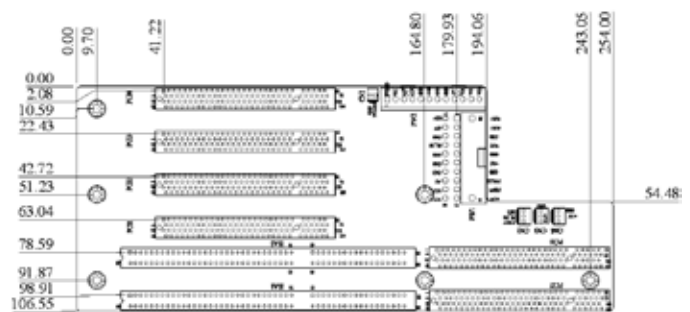

PCI-4S-RS-R31

Ordering Information

PCI-4S-RS-R30 4 Slot Backplane with 3 PCI and 1 ISA Bus
 PAC-42GF-R20 4 Slot Full Size Industrial Chassis

PCI-5S-RS-R31

Ordering Information

PCI-5S-RS-R30 5 Slot Backplane with 3 PCI and 2 ISA Bus

PCI-5S2A-RS-R30

Ordering Information

PCI-5S2-RS-R30 5 Slot Backplane with 4 PCI and 1 ISA Bus
 RACK-500G-R20 5 Slot Full Size Industrial Chassis

PCI-6S-RS-R30

Ordering Information

PCI-6S-RS-R30 6 Slot Backplane with 4 PCI and 2 ISA Bus
 PAC-106G-R20 6 Slot Full Size Industrial Chassis
 PAC-107G-R20 6 Slot Full Size Industrial Chassis
 PAC-1000G 6 Slot Full Size Industrial Chassis