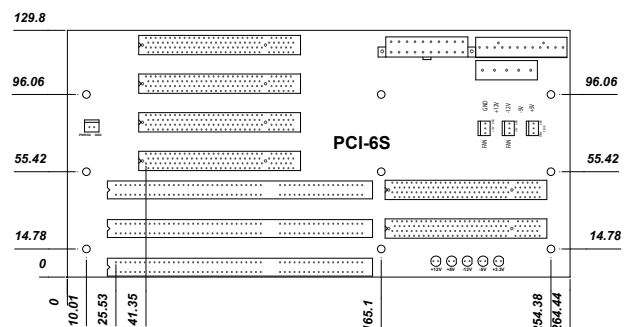

PCI-4S-RS-R31

Ordering Information

PCI-4S-RS-R30 4 Slot Backplane with 3 PCI and 1 ISA Bus
 PAC-42GF-R20 4 Slot Full Size Industrial Chassis

PCI-5S-RS-R31

Ordering Information

PCI-5S-RS-R30 5 Slot Backplane with 3 PCI and 2 ISA Bus

PCI-5S2A-RS-R30

Ordering Information

PCI-5S2-RS-R30 5 Slot Backplane with 4 PCI and 1 ISA Bus
 RACK-500G-R20 5 Slot Full Size Industrial Chassis

PCI-6S-RS-R30

Ordering Information

PCI-6S-RS-R30 6 Slot Backplane with 4 PCI and 2 ISA Bus
 PAC-106G-R20 6 Slot Full Size Industrial Chassis
 PAC-107G-R20 6 Slot Full Size Industrial Chassis
 PAC-1000G 6 Slot Full Size Industrial Chassis