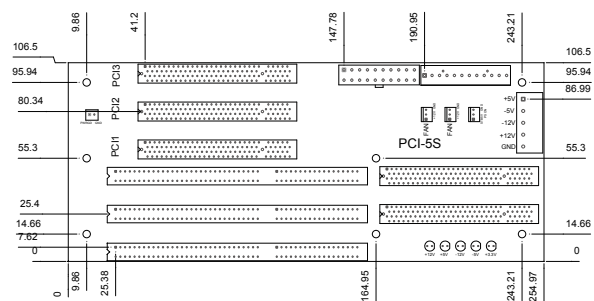

PCI-4S-RS-R31

Ordering Information

PCI-4S-RS-R30 4 Slot Backplane with 3 PCI and 1 ISA Bus
 PAC-42GF-R20 4 Slot Full Size Industrial Chassis

PCI-5S-RS-R31

Ordering Information

PCI-5S-RS-R30 5 Slot Backplane with 3 PCI and 2 ISA Bus

PCI-5S2A-RS-R30

Ordering Information

PCI-5S2-RS-R30 5 Slot Backplane with 4 PCI and 1 ISA Bus
 RACK-500G-R20 5 Slot Full Size Industrial Chassis

PCI-6S-RS-R30

Ordering Information

PCI-6S-RS-R30 6 Slot Backplane with 4 PCI and 2 ISA Bus
 PAC-106G-R20 6 Slot Full Size Industrial Chassis
 PAC-107G-R20 6 Slot Full Size Industrial Chassis
 PAC-1000G 6 Slot Full Size Industrial Chassis