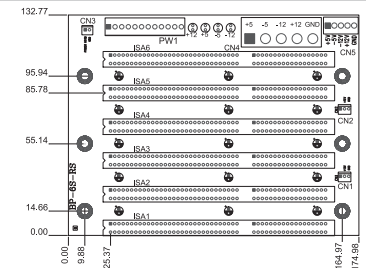

BP-6S-RS-R40

Ordering Information

BP-6S-RS-R40	6-slot backplane with 6 ISA slots
PAC-106G	6-slot full-size compact chassis
PAC-107G	6-slot full-size compact chassis
PAC-1000G	6-slot full-size compact chassis