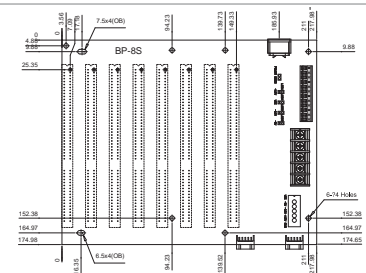

BP-8S-RS-R41

Ordering Information

BP-8S-RS-R41	3-slot backplane with 3 ISA slots