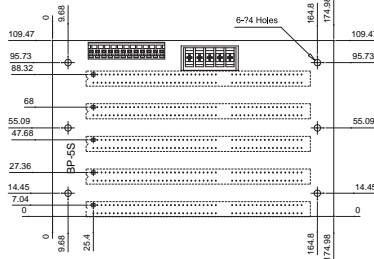

BP-5S-RS-R40

Ordering Information

BP-5S-RS-R40	5-slot backplane with 5 ISA slots
PR-1500G	5-slot half-size compact chassis