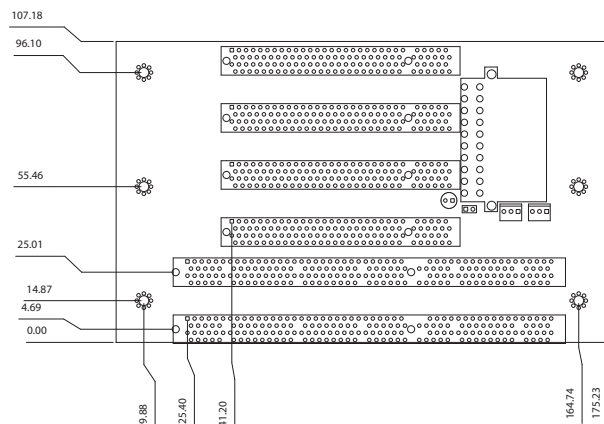

1 Application Server Platform

2 Single Board Computer

3 IBX Series POS PC

4 AFOLLUX POS Panel PC

5 Video Capture Card

6 KAMIO RISC

7 IOVU Open HMI

8 VITO Universal Controller

9 DINO BLADE

10 LCD Product Series

11 Embedded System

12 Industrial Computer Chassis

13 Power Supply

14 Peripherals