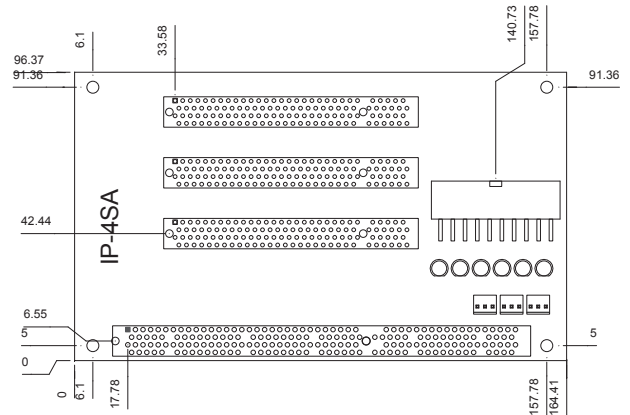

### IP-4SA-RS-R40

#### Ordering Information

IP-4SA-RS-R40	4-slot backplane with three ISA buses
PAC-400G	4-slot half-size industrial chassis
PAC-42GH	4-slot half-size industrial chassis

#### Ordering Information

IP-5SA-RS-R40	5-slot backplane with three PCI buses and one ISA bus
PR-1500G	5-slot half-size industrial chassis