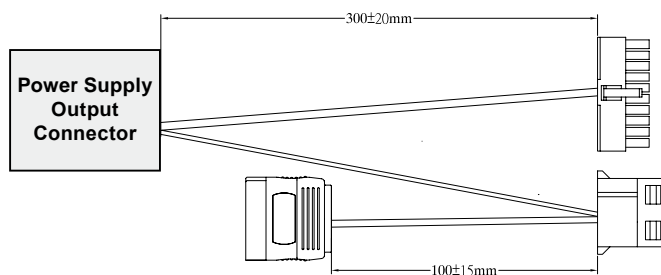

■ ATX Backplane Solution

30 cm cable with IDE, ATX and SATA device connector