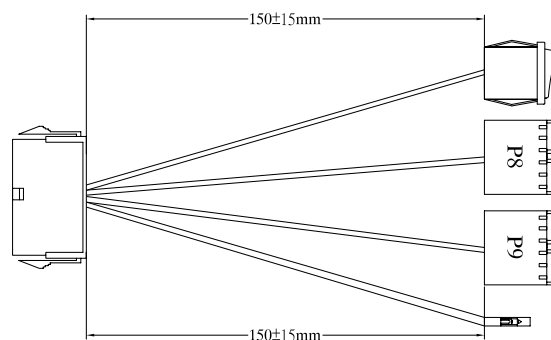

1

Industrial Computing Solutions

2

Video Capture Solutions

3

Embedded Computing Solutions

4

Industrial Data Collector and Controller

5

Panel Solutions Introduction

6

ORing Network Communication

7

Power Supply/ Peripherals