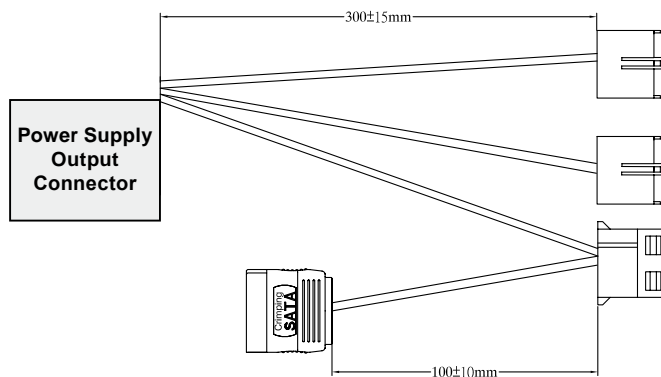

■ AT P8P9 Backplane Solution

30 cm cable with SATA, IDE and P8P9 AT device connector

■ AT Backplane with ATX Power Supply Solution

15 cm cable with ATX, P8P9 and 5VSB connector and on/off switch