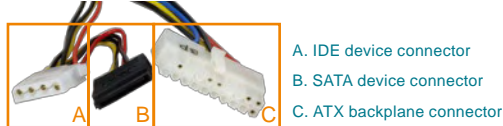

■ ATX Backplane Solution

30 cm cable with IDE, ATX and SATA device connector