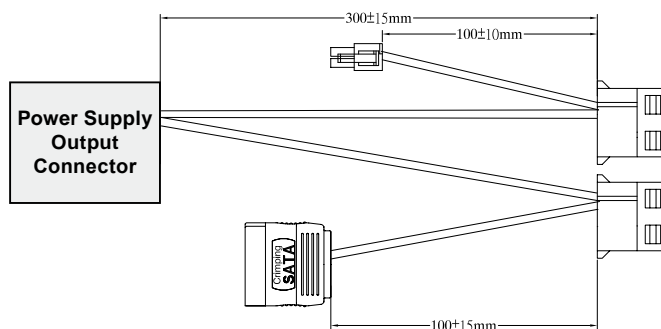

## ■ AC Input Solution

20 cm AC input cable with I/O connector and fuse

## ■ Embedded Solution

30 cm cable with SATA, 12 V and IDE device connector