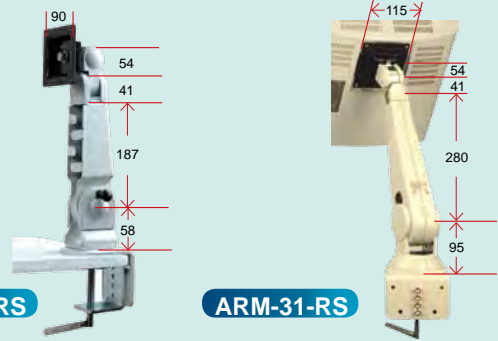

3. ARM

VESA 75/100 Desk ARM

VESA	Model
75x75mm/100x100mm	ARM-11-RS ARM-31-RS

Ordering Information

Part No.	Description
ARM-11-RS	LCD Monitor / PPC ARM, VESA 75/100, 3kg-6kg, RoHS
ARM-31-RS	LCD Monitor / PPC ARM, VESA 75/100, 7kg-14kg, RoHS

ARM-11-RS

ARM-31-RS

VESA 200 Wall ARM

VESA	Model
200x100mm	ARM-50-R10

Ordering Information

Part No.	Description
ARM-50-R10	LCD Monitor/PPC Wall ARM, VESA 75x75mm/100x100mm/200x100mm/200x200mm, Loading capacity up to 50Kg, RoHS

VESA 400 Ceiling ARM

VESA	Model
400 x 200mm	CEILMT-135-R10

Ordering Information

Part No.	Description
CEILMT-135-R10	LCD Monitor/PPC Universal LCD TV Ceiling Mount, VESA 400x200mm/400x400mm, Loading capacity up to 135Kg, RoHS

VESA 200 Wall Mounting

VESA	Model
400 x 200mm 200 x 100mm	WK-80-R10

WK-80

Ordering Information

Part No.	Description
WK-80	LCD Monitor/PPC Universal LCD TV Fixed Wall Mount, VESA compliant, Loading capacity up to 80Kg, RoHS