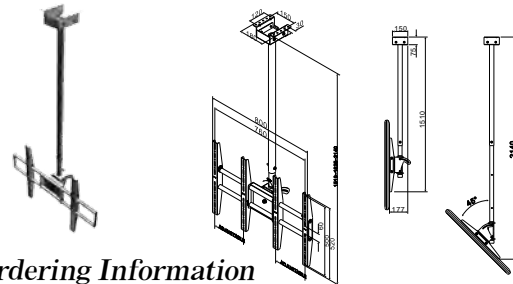

3. ARM

VESA 75/100 Desk ARM

VESA	Model
75x75mm/100x100mm	ARM-11-RS ARM-31-RS

Ordering Information

Part No.	Description
ARM-11-RS	LCD Monitor / PPC ARM, VESA 75/100, 3kg-6kg, RoHS
ARM-31-RS	LCD Monitor / PPC ARM, VESA 75/100, 7kg-14kg, RoHS

ARM-11-RS

ARM-31-RS

VESA 200 Wall ARM

VESA	Model
200x100mm	ARM-50-R10

Ordering Information

Part No.	Description
ARM-50-R10	LCD Monitor/PPC Wall ARM, VESA 75x75mm/100x100mm/200x100mm/200x200mm, Loading capacity up to 50Kg, RoHS

VESA 400 Ceiling ARM

VESA	Model
400 x 200mm	CEILMT-135-R10

Ordering Information

Part No.	Description
CEILMT-135-R10	LCD Monitor/PPC Universal LCD TV Ceiling Mount, VESA 400x200mm/400x400mm, Loading capacity up to 135Kg, RoHS

VESA 200 Wall Mounting

VESA	Model
400 x 200mm 200 x 100mm	WK-80-R10

WK-80

Ordering Information

Part No.	Description
WK-80	LCD Monitor/PPC Universal LCD TV Fixed Wall Mount, VESA compliant, Loading capacity up to 80Kg, RoHS