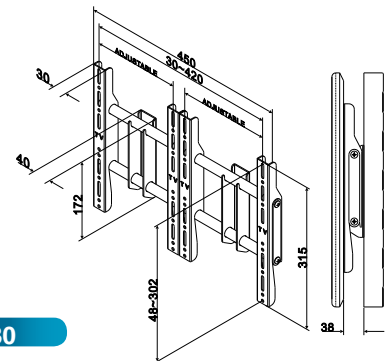

VESA 200 Wall Mounting

VESA	Model
400 x 200mm 200 x 100mm	WK-80-R10

WK-80

Ordering Information

Part No.	Description
WK-80	LCD Monitor/PPC Universal LCD TV Fixed Wall Mount, VESA compliant, Loading capacity up to 80Kg, RoHS