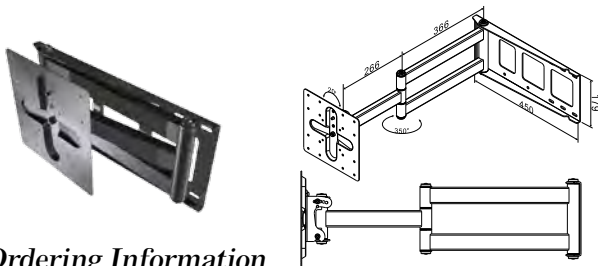

3. ARM

VESA 75/100 Desk ARM

VESA	Model
75x75mm/100x100mm	ARM-11-RS ARM-31-RS

Ordering Information

Part No.	Description
ARM-11-RS	LCD Monitor / PPC ARM, VESA 75/100, 3kg-6kg, RoHS
ARM-31-RS	LCD Monitor / PPC ARM, VESA 75/100, 7kg-14kg, RoHS

ARM-11-RS

ARM-31-RS

VESA 200 Wall ARM

VESA	Model
200x100mm	ARM-50-R10

Ordering Information

Part No.	Description
ARM-50-R10	LCD Monitor/PPC Wall ARM, VESA 75x75mm/100x100mm/200x100mm/200x200mm, Loading capacity up to 50Kg, RoHS

VESA 400 Ceiling ARM

VESA	Model
400 x 200mm	CEILMT-135-R10

Ordering Information

Part No.	Description
CEILMT-135-R10	LCD Monitor/PPC Universal LCD TV Ceiling Mount, VESA 400x200mm/400x400mm, Loading capacity up to 135Kg, RoHS

VESA 200 Wall Mounting

VESA	Model
400 x 200mm 200 x 100mm	WK-80-R10

WK-80

Ordering Information

Part No.	Description
WK-80	LCD Monitor/PPC Universal LCD TV Fixed Wall Mount, VESA compliant, Loading capacity up to 80Kg, RoHS