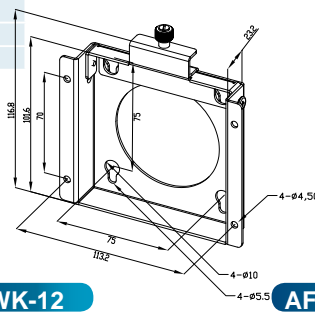

VESA 400 Ceiling ARM

VESA	Model
400 x 200mm	CEILMT-135-R10

Ordering Information

Part No.	Description
CEILMT-135-R10	LCD Monitor/PPC Universal LCD TV Ceiling Mount, VESA 400x200mm/400x400mm, Loading capacity up to 135Kg, RoHS

4. Wall Mounting

VESA 75/100 Wall Mounting

VESA	Model
75x75mm 100x100mm	AFLWK-12 AFLWK-19 AFLWK-19B

Secure the panel by fastening the retention screw of the bracket.

AFLWK-12

AFLWK-19

AFLWK-19B

Ordering Information

Part No.	Description
AFLWK-12	5.6"-12" VESA 75x75mm PPC/Monitor Wall Mount Kit with Retention Screw, Silver color, RoHS
AFLWK-19	15"-19" VESA 100x100mm PPC/Monitor Wall Mount Kit, Silver color, RoHS
AFLWK-19B	15"-19" VESA 100x100mm PPC/Monitor Wall Mount Kit with Retention Screw, Silver color, RoHS

VESA 200 Wall Mounting

VESA	Model
400 x 200mm 200 x 100mm	WK-80-R10

WK-80

Ordering Information

Part No.	Description
WK-80	LCD Monitor/PPC Universal LCD TV Fixed Wall Mount, VESA compliant, Loading capacity up to 80Kg, RoHS