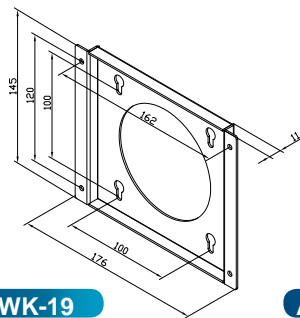

ARM-11-RS

ARM-31-RS

VESA 200 Wall ARM

VESA	Model
200x100mm	ARM-50-R10

Ordering Information

Part No.	Description
ARM-50-R10	LCD Monitor/PPC Wall ARM, VESA 75x75mm/100x100mm/200x100mm/200x200mm, Loading capacity up to 50Kg, RoHS

VESA 400 Ceiling ARM

VESA	Model
400 x 200mm	CEILMT-135-R10

Ordering Information

Part No.	Description
CEILMT-135-R10	LCD Monitor/PPC Universal LCD TV Ceiling Mount, VESA 400x200mm/400x400mm, Loading capacity up to 135Kg, RoHS

4. Wall Mounting

VESA 75/100 Wall Mounting

VESA	Model
75x75mm 100x100mm	AFLWK-12 AFLWK-19 AFLWK-19B

Secure the panel by fastening the retention screw of the bracket.

AFLWK-12

AFLWK-19

AFLWK-19B

Ordering Information

VESA 200 Wall Mounting

VESA	Model
400 x 200mm 200 x 100mm	WK-80-R10

WK-80

Ordering Information

Part No.	Description
WK-80	LCD Monitor/PPC Universal LCD TV Fixed Wall Mount, VESA compliant, Loading capacity up to 80Kg, RoHS